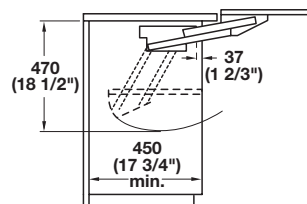

Lift-Up Fitting

with locking mechanism

Cabinet widths of 300 mm (11⁷/₈"") to 600 mm (23⁵/₈"") and shelf depth of 420 mm (16¹/₂"")

Load bearing capacity: 12 kg (26 lbs)

Set consists of:

- 2 mechanisms (left and right)
- 2 locking devices
- 2 tension springs
- 4 plastic distance washers and 4 plastic appliance spacers

Finish: steel, plastic-coated, white

Minimum Inside Cabinet		For Storage Of		Cat. No.
Height-including swing arc	Depth	Max. Height Up To	Max. Depth Up To	
470 mm (18 ¹ / ₂ "")	465 mm (17 ¹ / ₄ "")	305 mm (12")	292 mm (11 ¹ / ₂ "")	504.24.710
		202 mm (8")	406 mm (16")	
570 mm (22 ¹ / ₂ "")	565 mm (19 ¹ / ₄ "")	394 mm (15 ¹ / ₂ "")	336 mm (13 ¹ / ₄ "")	504.24.701
		342 mm (13 ¹ / ₂ "")	406 mm (16")	

Packing: 1 set

Dimensions for storage of items:

Cat. No. 504.24.710

PLAN VIEWS

Cat. No. 504.24.701

Minimum inside dimensions including swing arc:

Dimensions in mm
Inches are approximate

Organizational Products for Kitchen, Bath, Closet and Home Entertainment

Bio-Fix™ products from Häfele.

Dimensional data not binding. We reserve the right to alter specifications without notice.