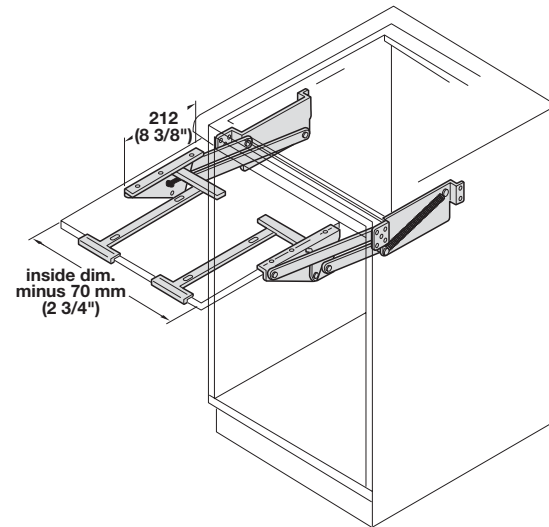

Foldaway Systems

- Latch locks in down as well as up position.
- Prevents shelf from banging against the lower cabinet door from the inside when closed.
- Mounting instructions are provided with each set.

Lift-Up Fitting

with locking mechanism

Cabinet widths of 300 mm (11⁷/₈"") to 600 mm (23⁵/₈"") and shelf depth of 420 mm (16¹/₂"")

Load bearing capacity: 12 kg (26 lbs)

Set consists of:

- 2 mechanisms (left and right)
- 2 locking devices
- 2 tension springs
- 4 plastic distance washers and 4 plastic appliance spacers

Finish: steel, plastic-coated, white

Minimum Inside Cabinet		For Storage Of		Cat. No.
Height-including swing arc	Depth	Max. Height Up To	Max. Depth Up To	
470 mm (18 ¹ / ₂ "")	465 mm (17 ¹ / ₄ "")	305 mm (12")	292 mm (11 ¹ / ₂ "")	504.24.710
		202 mm (8")	406 mm (16")	
570 mm (22 ¹ / ₂ "")	565 mm (19 ¹ / ₄ "")	394 mm (15 ¹ / ₂ "")	336 mm (13 ¹ / ₄ "")	504.24.701
		342 mm (13 ¹ / ₂ "")	406 mm (16")	

Packing: 1 set

Dimensions for storage of items:

Cat. No. 504.24.710

PLAN VIEWS

Cat. No. 504.24.701

Minimum inside dimensions including swing arc:

Dimensions in mm
Inches are approximate

Organizational Products for Kitchen, Bath, Closet and Home Entertainment