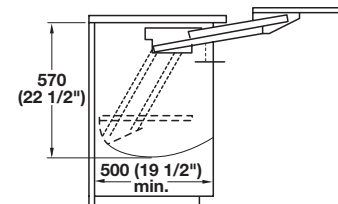

Lift-Up Fitting

with locking mechanism

Cabinet widths of 300 mm (11⁷/₈"") to 600 mm (23⁵/₈"") and shelf depth of 420 mm (16¹/₂"")

Load bearing capacity: 12 kg (26 lbs)

Set consists of:

- 2 mechanisms (left and right)
- 2 locking devices
- 2 tension springs
- 4 plastic distance washers and 4 plastic appliance spacers

Finish: steel, plastic-coated, white

Minimum Inside Cabinet		For Storage Of		Cat. No.
Height-including swing arc	Depth	Max. Height Up To	Max. Depth Up To	
470 mm (18 ¹ / ₂ "")	465 mm (17 ¹ / ₄ "")	305 mm (12")	292 mm (11 ¹ / ₂ "")	504.24.710
		202 mm (8")	406 mm (16")	
570 mm (22 ¹ / ₂ "")	565 mm (19 ¹ / ₄ "")	394 mm (15 ¹ / ₂ "")	336 mm (13 ¹ / ₄ "")	504.24.701
		342 mm (13 ¹ / ₂ "")	406 mm (16")	

Packing: 1 set

Dimensions for storage of items:

Cat. No. 504.24.710

PLAN VIEWS

Cat. No. 504.24.701

Minimum inside dimensions including swing arc:

Dimensions in mm
Inches are approximate

Organizational Products for Kitchen, Bath, Closet and Home Entertainment

Bio-Fix™ products from Häfele.

Dimensional data not binding. We reserve the right to alter specifications without notice.