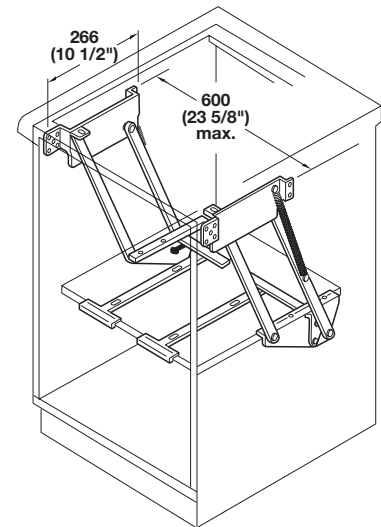

Foldaway Systems

- Latch locks in down as well as up position.
- Prevents shelf from banging against the lower cabinet door from the inside when closed.
- Mounting instructions are provided with each set.

Lift-Up Fitting

with locking mechanism

Cabinet widths of 300 mm (11⁷/₈"") to 600 mm (23⁵/₈"") and shelf depth of 420 mm (16¹/₂"")

Load bearing capacity: 12 kg (26 lbs)

Set consists of:

- 2 mechanisms (left and right)
- 2 locking devices
- 2 tension springs
- 4 plastic distance washers and 4 plastic appliance spacers

Finish: steel, plastic-coated, white

Minimum Inside Cabinet		For Storage Of		Cat. No.
Height-including swing arc	Depth	Max. Height Up To	Max. Depth Up To	
470 mm (18 ¹ / ₂ "")	465 mm (17 ¹ / ₄ "")	305 mm (12")	292 mm (11 ¹ / ₂ "")	504.24.710
		202 mm (8")	406 mm (16")	
570 mm (22 ¹ / ₂ "")	565 mm (19 ¹ / ₄ "")	394 mm (15 ¹ / ₂ "")	336 mm (13 ¹ / ₄ "")	504.24.701
		342 mm (13 ¹ / ₂ "")	406 mm (16")	

Packing: 1 set

Dimensions for storage of items:

Cat. No. 504.24.710

PLAN VIEWS

Cat. No. 504.24.701

Minimum inside dimensions including swing arc:

Dimensions in mm
Inches are approximate

Organizational Products for Kitchen, Bath, Closet and Home Entertainment