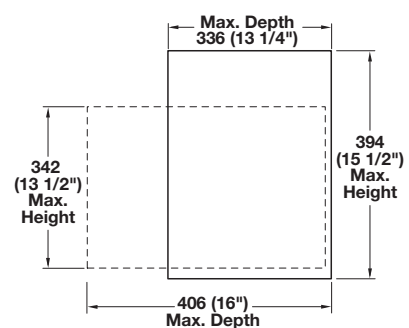

Lift-Up Fitting

with locking mechanism

Cabinet widths of 300 mm (11⁷/₈"") to 600 mm (23⁵/₈"") and shelf depth of 420 mm (16¹/₂"")

Load bearing capacity: 12 kg (26 lbs)

Set consists of:

- 2 mechanisms (left and right)
- 2 locking devices
- 2 tension springs
- 4 plastic distance washers and 4 plastic appliance spacers

Finish: steel, plastic-coated, white

Minimum Inside Cabinet		For Storage Of		Cat. No.
Height-including swing arc	Depth	Max. Height Up To	Max. Depth Up To	
470 mm (18 ¹ / ₂ "")	465 mm (17 ¹ / ₄ "")	305 mm (12")	292 mm (11 ¹ / ₂ "")	504.24.710
		202 mm (8")	406 mm (16")	
570 mm (22 ¹ / ₂ "")	565 mm (19 ¹ / ₄ "")	394 mm (15 ¹ / ₂ "")	336 mm (13 ¹ / ₄ "")	504.24.701
		342 mm (13 ¹ / ₂ "")	406 mm (16")	

Packing: 1 set

Dimensions for storage of items:

Cat. No. 504.24.710

PLAN VIEWS

Cat. No. 504.24.701

Minimum inside dimensions including swing arc:

Dimensions in mm
Inches are approximate

Organizational Products for Kitchen, Bath, Closet and Home Entertainment