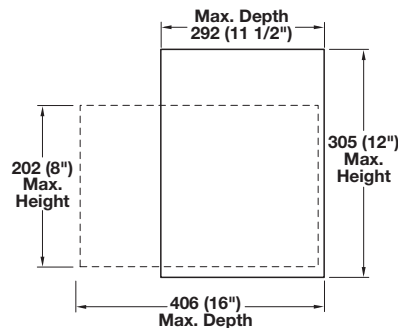

Lift-Up Fitting

with locking mechanism

Cabinet widths of 300 mm (11⁷/₈"") to 600 mm (23⁵/₈"") and shelf depth of 420 mm (16¹/₂"")

Load bearing capacity: 12 kg (26 lbs)

Set consists of:

- 2 mechanisms (left and right)
- 2 locking devices
- 2 tension springs
- 4 plastic distance washers and 4 plastic appliance spacers

Finish: steel, plastic-coated, white

Minimum Inside Cabinet		For Storage Of		Cat. No.
Height-including swing arc	Depth	Max. Height Up To	Max. Depth Up To	
470 mm (18 ¹ / ₂ "")	465 mm (17 ¹ / ₄ "")	305 mm (12")	292 mm (11 ¹ / ₂ "")	504.24.710
		202 mm (8")	406 mm (16")	
570 mm (22 ¹ / ₂ "")	565 mm (19 ¹ / ₄ "")	394 mm (15 ¹ / ₂ "")	336 mm (13 ¹ / ₄ "")	504.24.701
		342 mm (13 ¹ / ₂ "")	406 mm (16")	

Packing: 1 set

Dimensions for storage of items:

Cat. No. 504.24.710

PLAN VIEWS

Cat. No. 504.24.701

Minimum inside dimensions including swing arc:

Dimensions in mm
Inches are approximate

Organizational Products for Kitchen, Bath, Closet and Home Entertainment