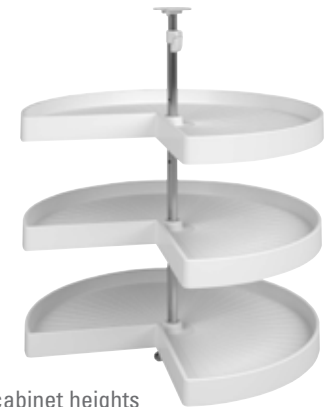

CORNER SOLUTIONS

Lazy Susans-Pie-Cut and Kidney Shelf

- Tested to 100,000 cycles
- Inside tray rim height: 1 1/8"
- Weight capacity per tray:
 - 18" – 25 lbs.
 - 24" – 50 lbs.
 - 28" – 70 lbs.
 - 32" – 95 lbs.

Pie-cut Lazy Susan

- 2 shelf set
- Telescopic post for 26-32" inside cabinet heights

Material: plastic; Color: white; Post: steel; Finish: chrome

Diameter	Item No.	Suggested Retail Price	Enviro Pack Item No.	Suggested Retail Price	Packing
18"	542.94.751	\$62.40	542.94.751.BP	\$60.00	50 sets
24"	542.94.752	\$69.60	542.94.752.BP	\$67.20	20 sets
28"	542.94.754	\$84.00	542.94.754.BP	\$81.60	20 sets

Packing: 1 set

Kidney Shelf Lazy Susan

- 3 shelf set
- Telescopic post for 34-42" inside cabinet heights

Size: 18"

Material: plastic; Color: white; Post: steel; Finish: chrome

Item No.	Suggested Retail Price	Enviro Pack Item No.	Suggested Retail Price
542.94.711	\$76.80	542.94.711.BP	\$74.40

Packing: 1 set

Kidney Shelf Lazy Susan

- 2 shelf set
 - Telescopic post for 26-32" inside cabinet heights
- Material: plastic; Color: white; Post: steel; Finish: chrome

Diameter	Item No.	Suggested Retail Price	Diameter	Enviro Pack Item No.	Suggested Retail Price	Packing
18"	542.94.701	\$57.60	18"	542.94.701.BP	\$55.20	50 sets
24"	542.94.703	\$62.40	24"	542.94.703.BP	\$60.00	20 sets
28"	542.94.704	\$72.00	28"	542.94.704.BP	\$69.60	20 sets
32"	542.94.705	\$96.00	32"	542.94.705.BP	\$93.60	20 sets