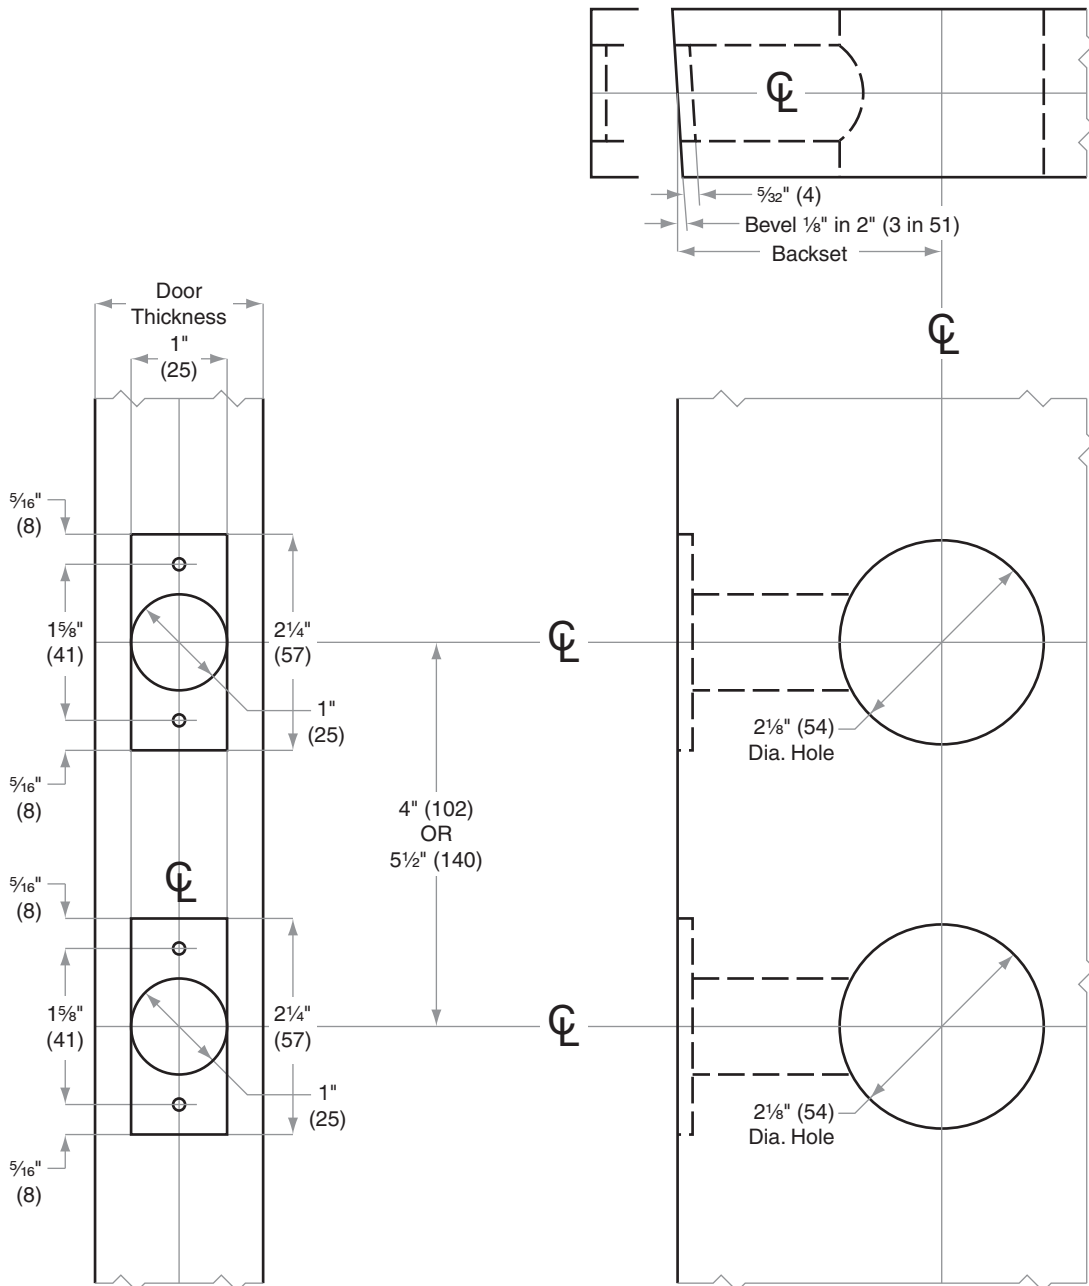

CS-Series

Model CS210

Door Type: Wood or Composite, Flat or Beveled
Door Thickness: 1 3/4" (44 mm)–2" (51 mm)
Faceplate: Square Corner, 1" (25 mm) wide
Backsets: 2 3/4" (70 mm)

Dimensions shown in parentheses () are in millimeters.

Door preparation template